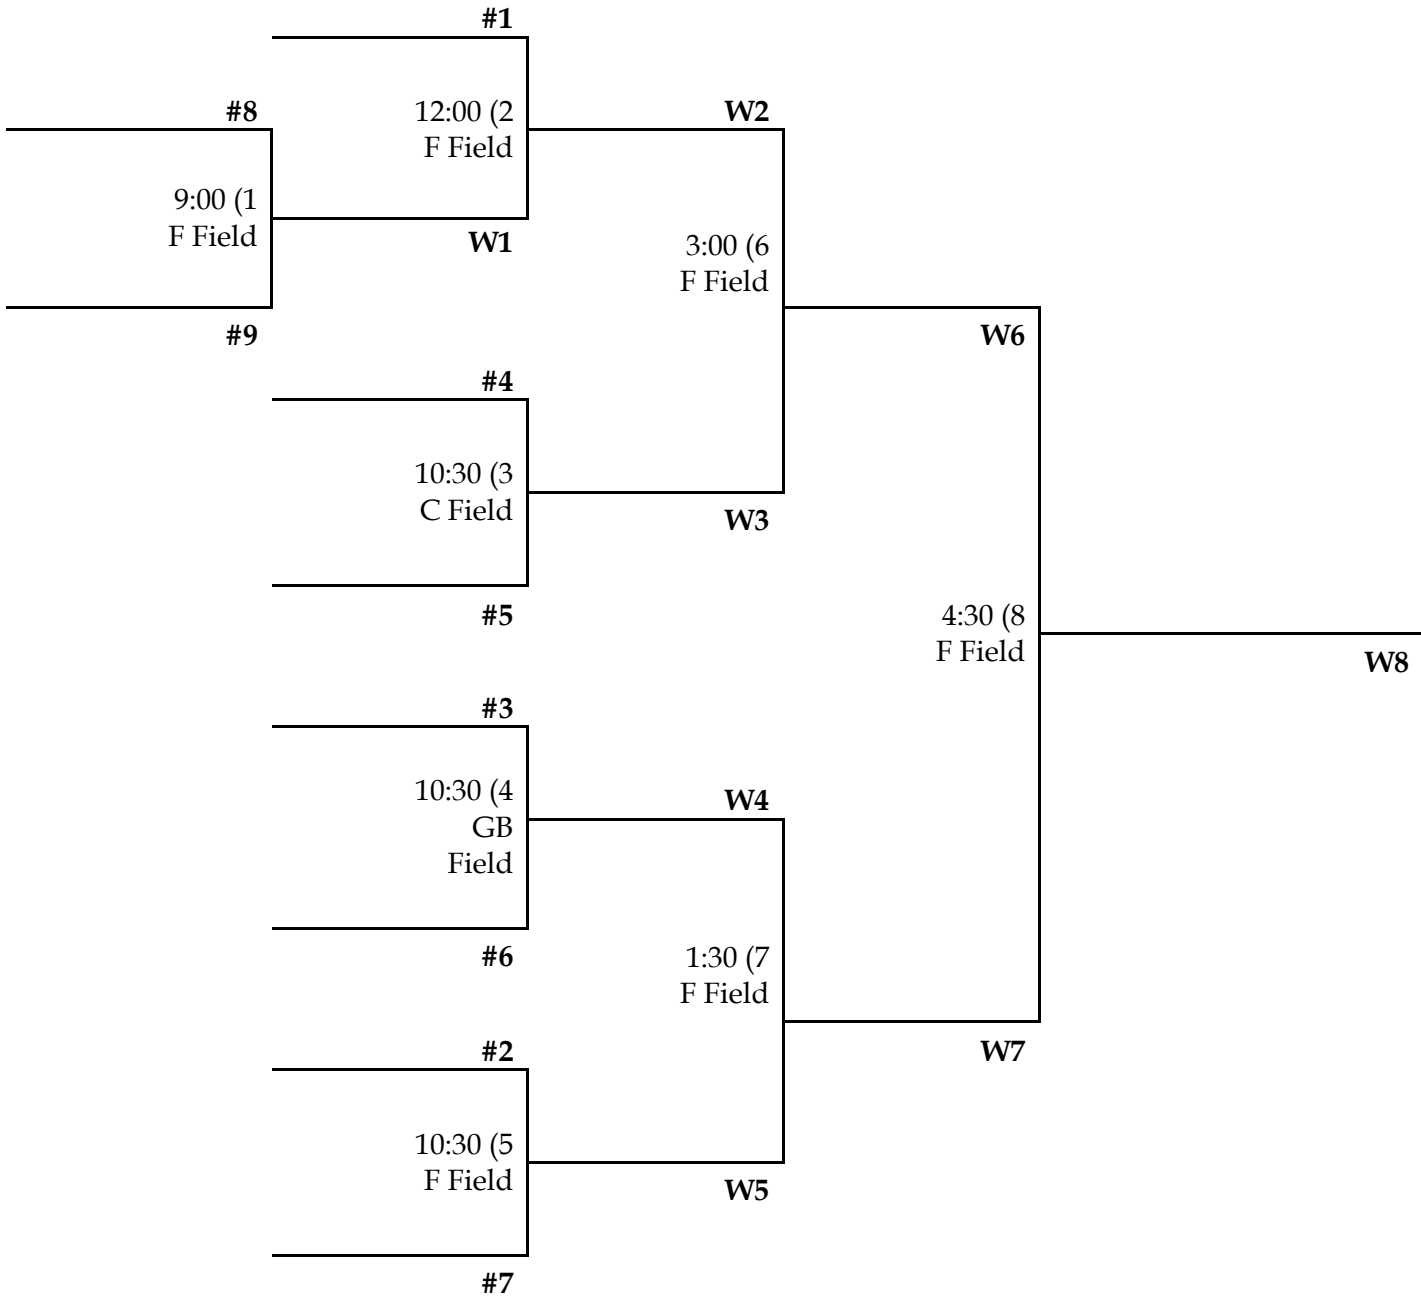

**Sunday 8u**

Sunday 10UB

**Sunday 10UA**

**Sunday 12B**

Sunday 12A

All Games on Field GB/C

Sunday 14U

All Games on Field GB/C